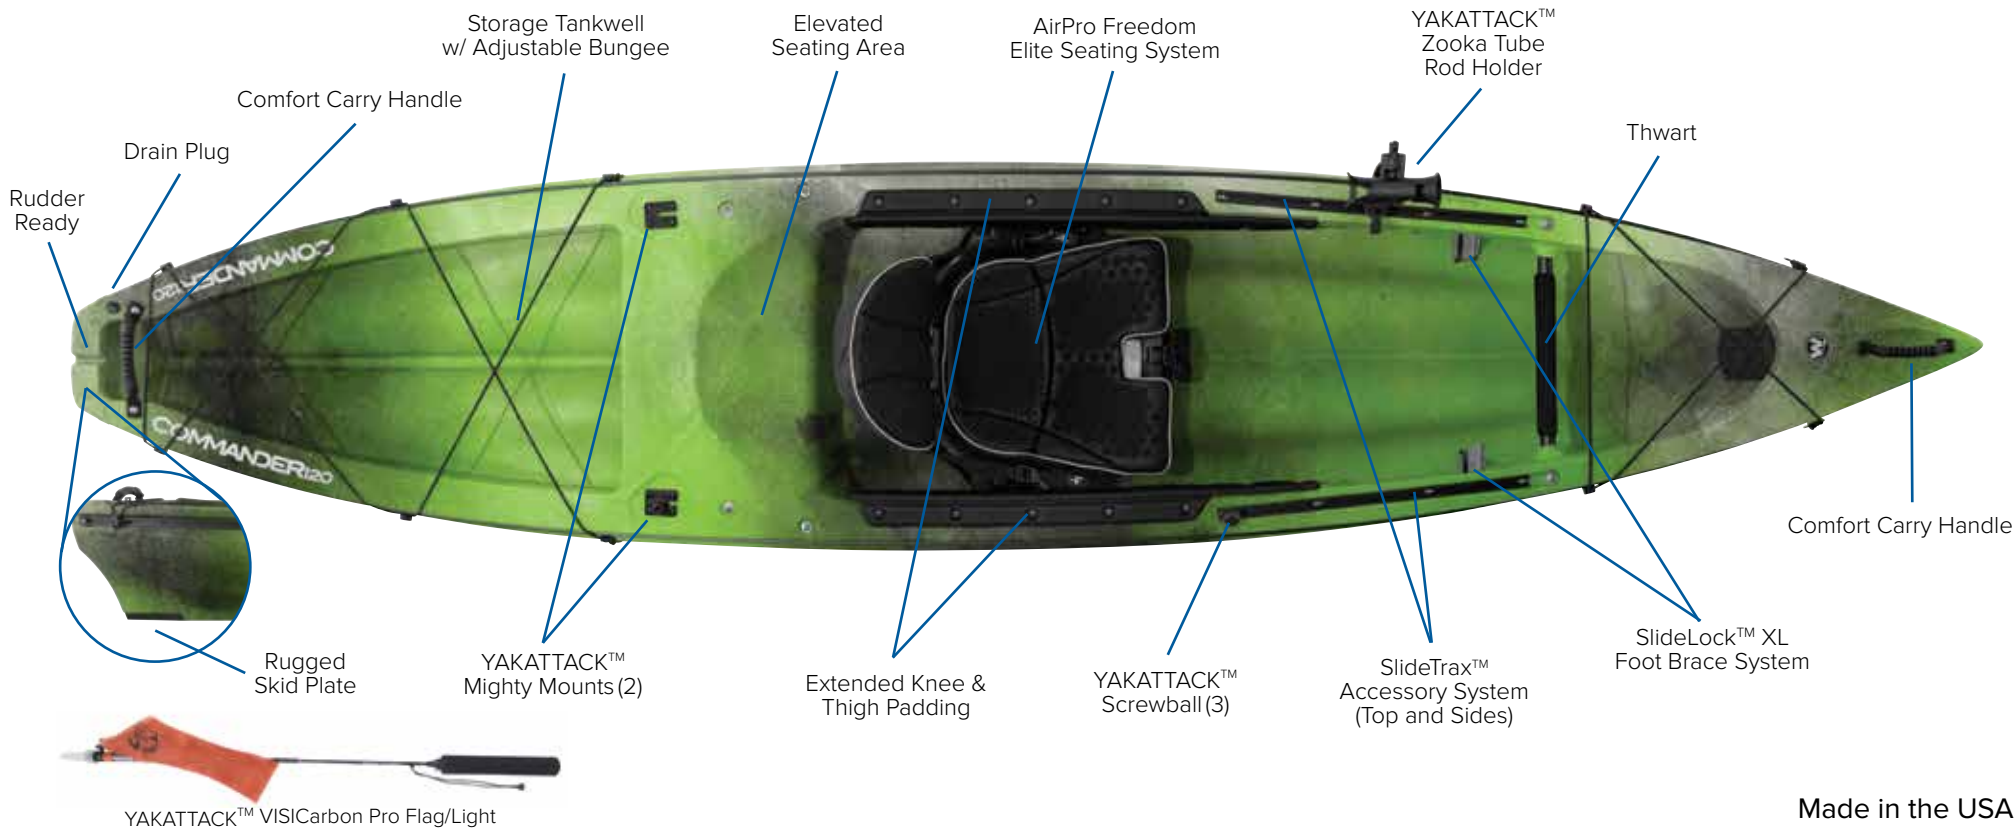

Made in the USA

COMMANDER 120 ANGLER
(SHOWN ABOVE)

COMMANDER 140 ANGLER