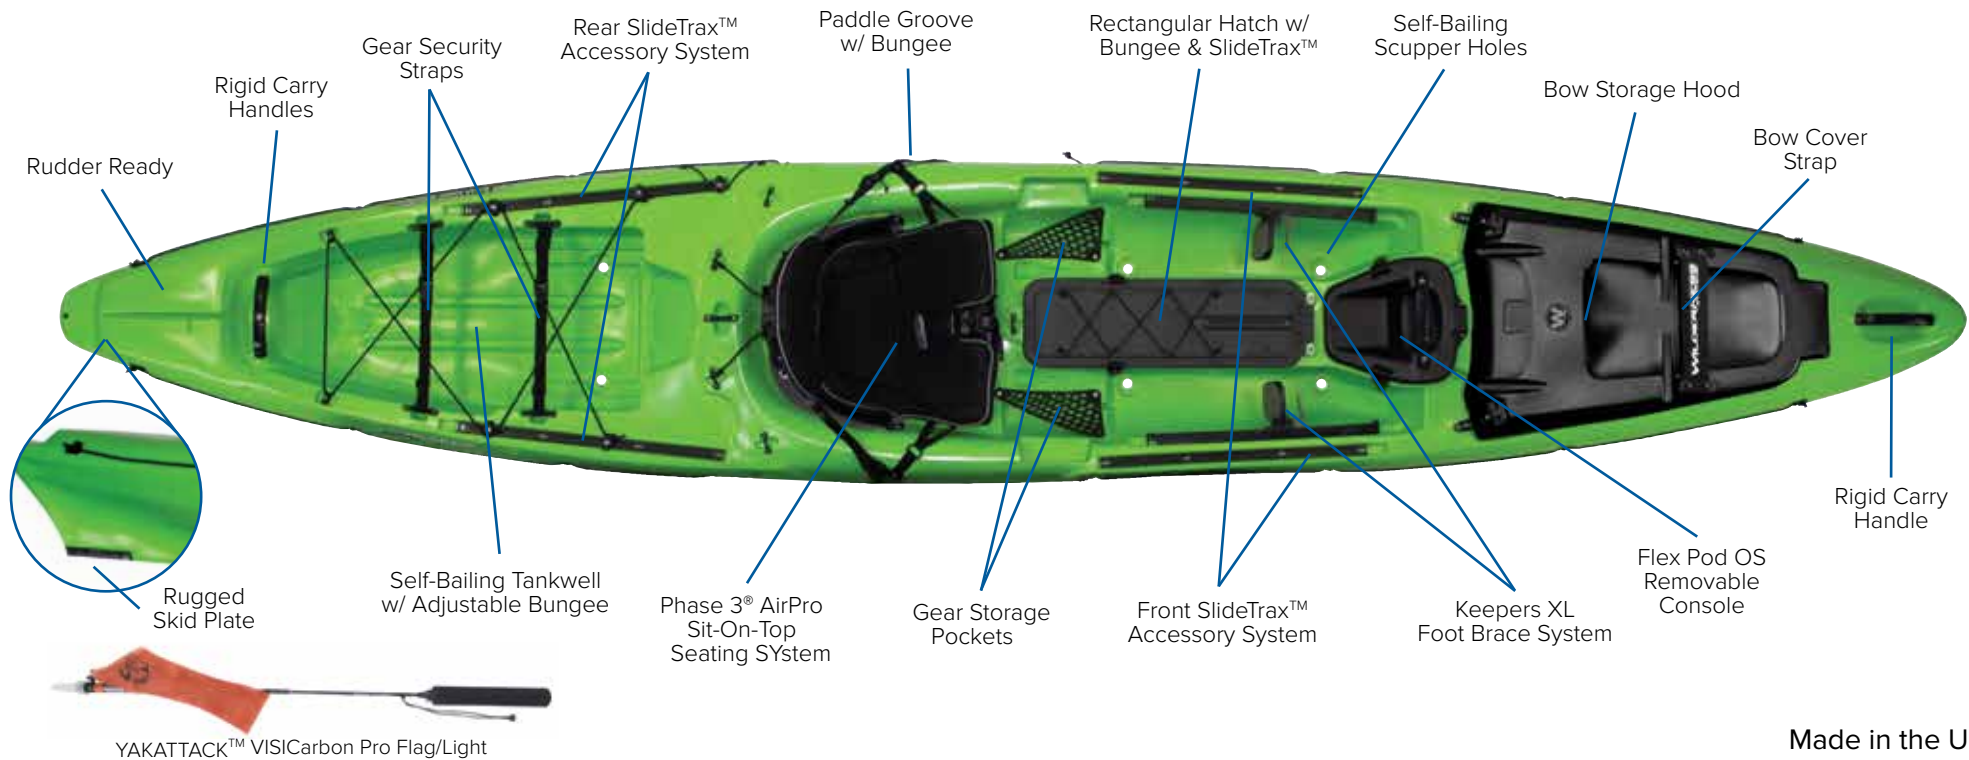

*For rudder versions of this model add 3 lbs. Also available without an angler package.

**Patent 9,242,703

RIDE MAX ANGLER

Intended to optimize performance and capacity with the latest innovations – including the new AirPro MAX high/low seating system and a wider standing platform – the Ride 115 and 135 MAX are designed bow-to-stern for anglers looking to push their limits. The Ride 115 is compact and nimble for extra responsiveness in tight rivers and creeks, while the Ride 135 features extended length for speed and glide, ideal for covering miles to get to the bite.

*For rudder versions of this model add 3 lbs. Also available without an angler package.
**Patent 9,242,703

THRESHER

Introducing the Thresher 140 and 155 – the next generation of high performance sit-on-top kayaks. Built with both the aspiring and advanced angler in mind, the efficient hull satisfies the need to paddle long distances and is complemented by voluminous rails that provide stability for breaching waves or fighting fish. After a long day on the water, the rockered keel allows the Thresher to gracefully surf its way back to shore. The sleek deck is optimized for maximum storage, capacity and accessibility, and features several cutting-edge advancements including the Flex Pod OS removable console for consolidating fish finder electronics.