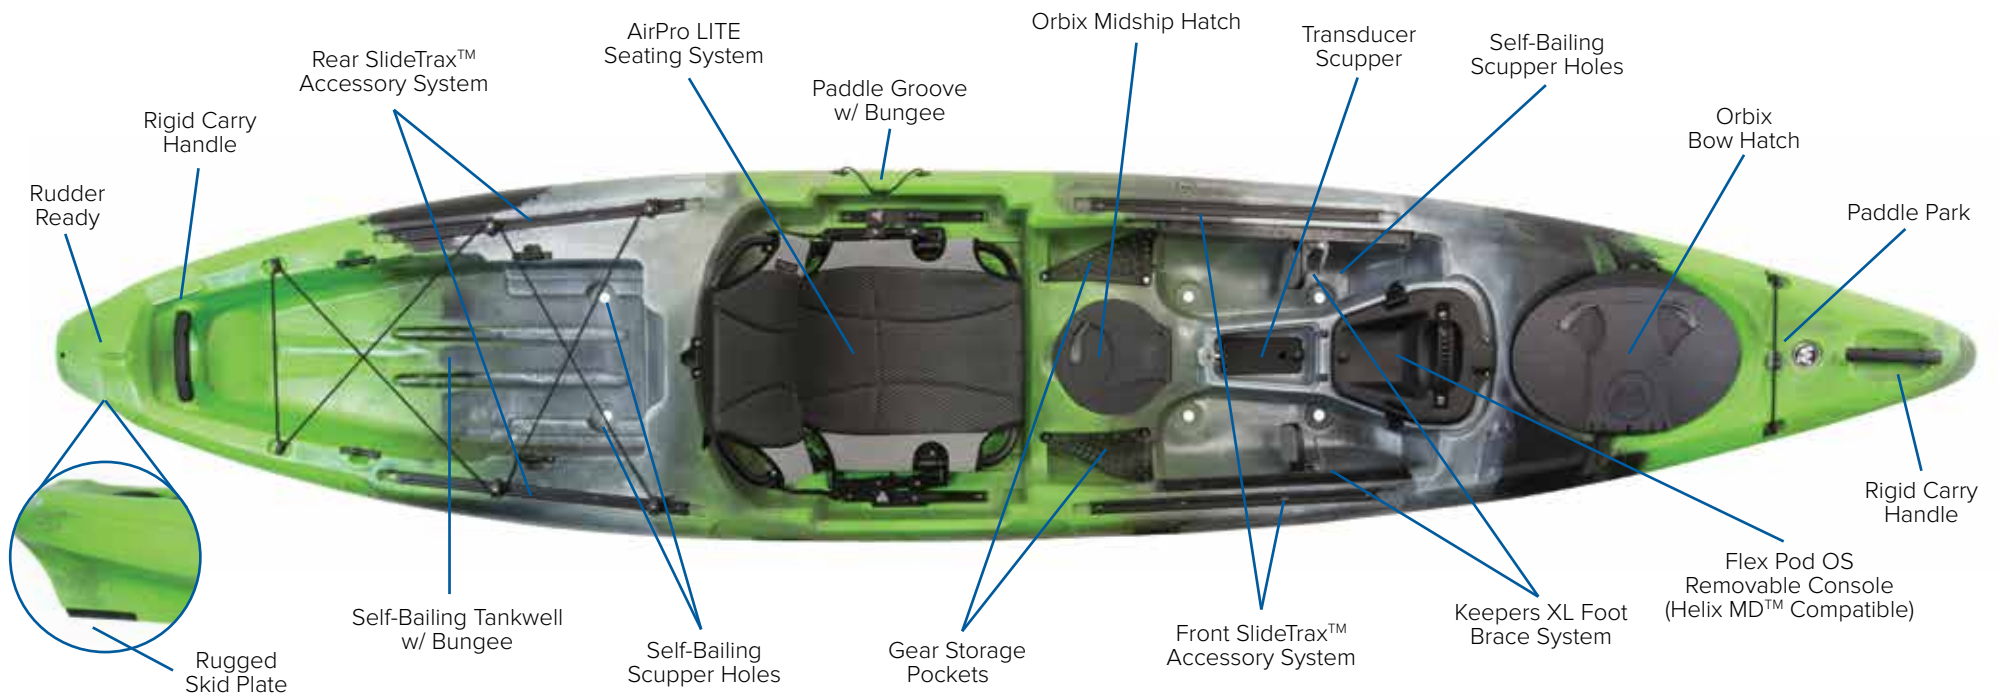

*For rudder versions of this model add 3 lbs. Also available without an angler package.

**Patent 9,242,703

TARPON 130X **NEW**

Go anywhere and catch anything in the new Wilderness Systems Tarpon 130X. Building upon the heritage of the revered Tarpon – the craft that pioneered kayak fishing – the Tarpon 130X maintains a sleek, speedy, and exceptionally stable platform with modern shaping and abundant feature upgrades such as the versatile Flex Pod OS, allowing for storage, electronic and propulsion opportunities with Helix MD™ Motor Drive compatibility. The ultra-comfortable AirPro LITE seat features a new slide-on-track system for increased fore/aft trimming while maintaining all of the comfort features found and loved in the AirPro MAX seat.

*Pre-Production Specifications

TARPON ANGLER

For the angler poised to fish all season in all waters, the Tarpon is the ultimate workhorse. Its award-winning design offers both agility and speed to zip from spot to spot, but with the right amount of stability for fighting fish or rough waters. The intuitive design allows for a wide range of body sizes with easy access to gear and the exclusive SlideTrax™ accessory system to trick out your kayak any way you want. Featuring the Phase 3® AirPro seating system for added ergonomic comfort and easy adjustability.

*For rudder versions of these models add 3 lbs.

COMMANDER ANGLER

The perfect combination of a classic fishing platform and modern outfitting. Built to offer three different positions from which you can cast due to the hybrid sit-on-top/sit-inside design, the pontoon-style hull is wide enough to stand but still offers a burst of speed. The dual-seating system allows anglers to sit fully on top, and includes the folding, removable AirPro Freedom Elite seating system, as well as a molded-in elevated seating area for added visibility on the water.