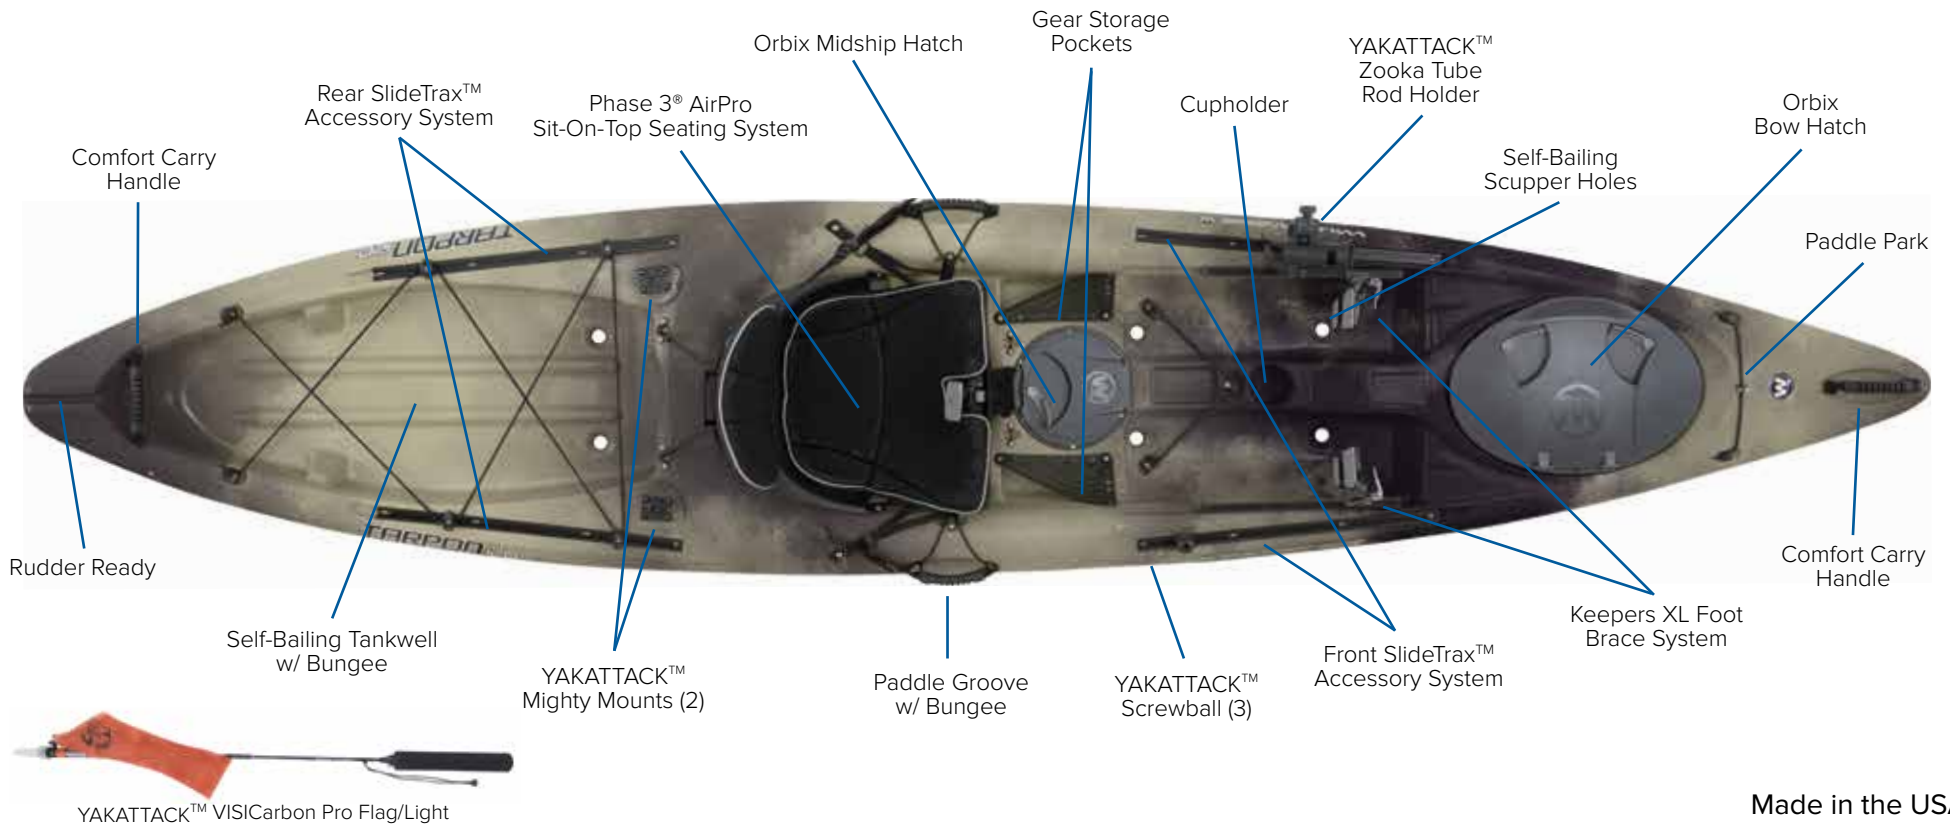

YAKATTACK™ VISICarbon Pro Flag/Light

Made in the USA

TARPON 100 ANGLER

TARPON 120 ANGLER (SHOWN ABOVE)

COLORS

DESERT
CAMO

DUSK

FLINT

MANGO

MIDNIGHT

TARPON ANGLER ACCESSORIES	SKU#
Orbix Storage Bin - Round	8070007
Orbix Storage Bin - Oval	8070008
Rudder Kit - Solo	8070026
Phase 3 AirPro Seatback Kit	8070031
Stabilizer Bar	8070029
SlideTrax Mounting Plate	8070023
SlideTrax Tie-Downs (set of 4)	8070022

* For a more detailed list of compatible accessories, see pages 15 - 16

TARPON				SEATING AREA		STERN TANKWELL		MIDSHIP HATCH		BOW HATCH		MAX CAPACITY
	LENGTH	WIDTH	WEIGHT	LENGTH	WIDTH	LENGTH	WIDTH	LENGTH	WIDTH	LENGTH	WIDTH	
Tarpon 100 Angler	10' / 305 cm	30.5" / 77 cm	61 lbs / 28 kg*	52" / 132 cm	20" / 51 cm	31" / 79 cm	18" / 46 cm	8.5" / 22 cm	8.5" / 22 cm	8.5" / 22 cm	8.5" / 22 cm	325 lbs / 147 kg
Tarpon 120 Angler	12'3" / 373 cm	30" / 76 cm	67 lbs / 30 kg*	52" / 132 cm	20" / 51 cm	42" / 107 cm	18" / 46 cm	8.5" / 22 cm	8.5" / 22 cm	16.25" / 41 cm	10.75" / 27 cm	350 lbs / 159 kg

*For rudder versions of this model add 3 lbs. Also available without an angler package.