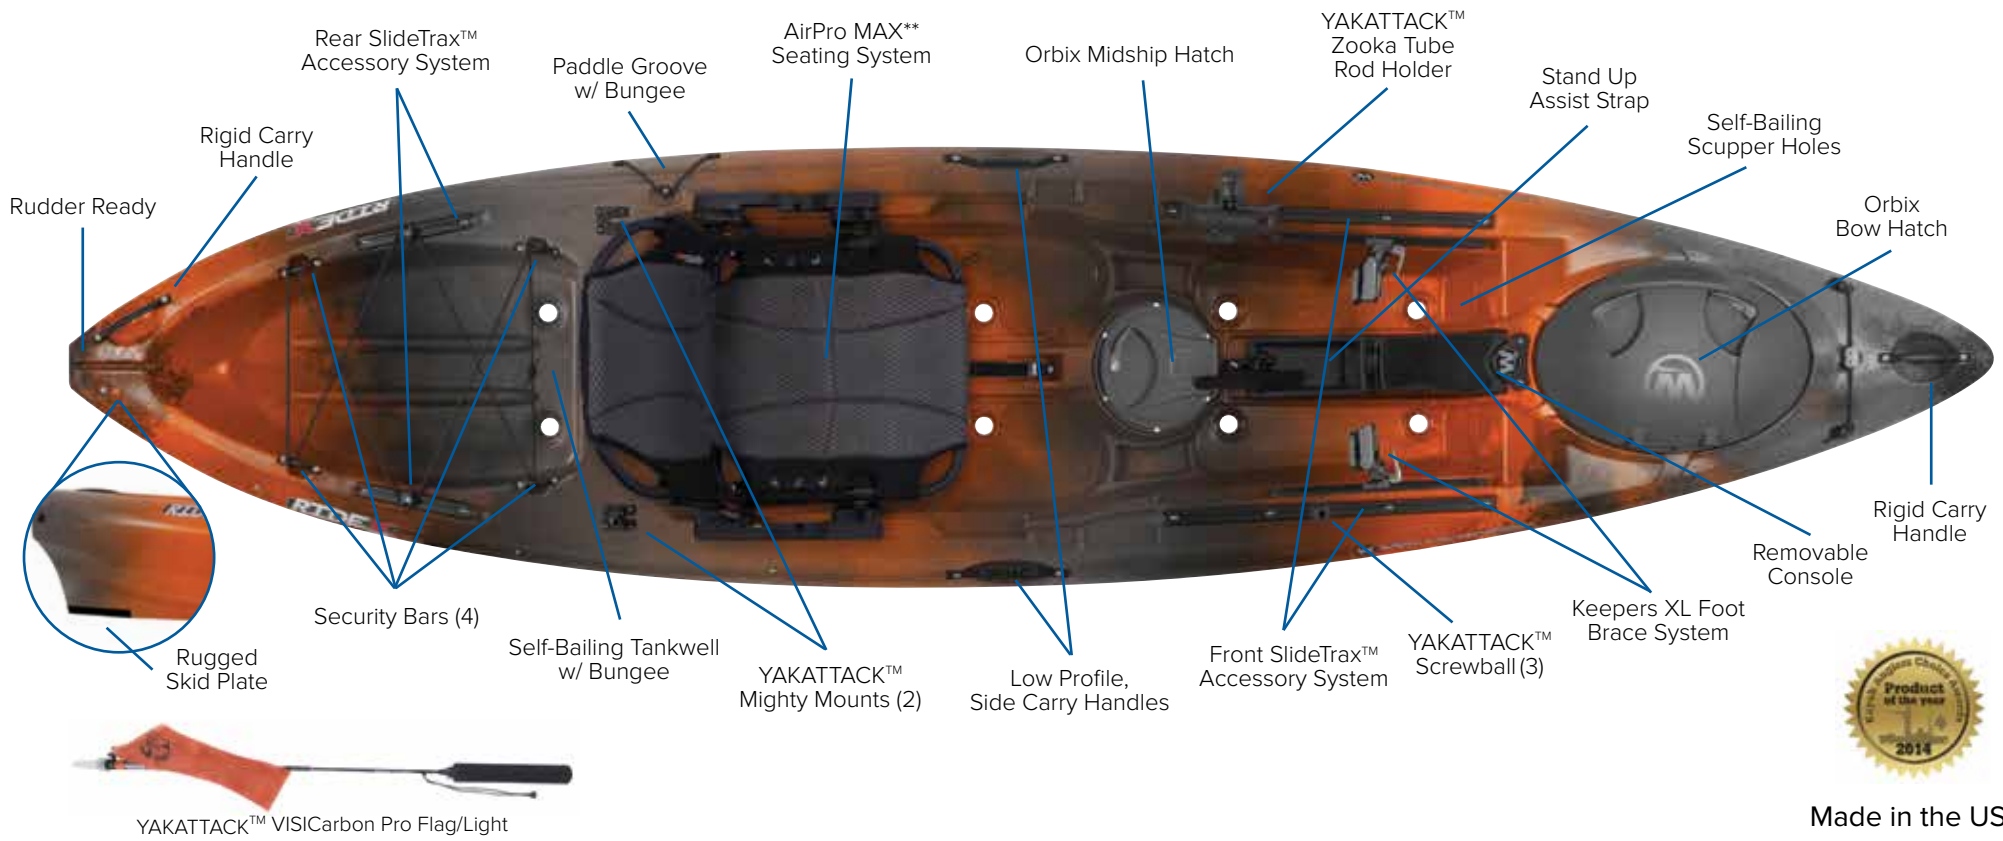

BOBBY CLARK
Wilderness Systems Pro Staff