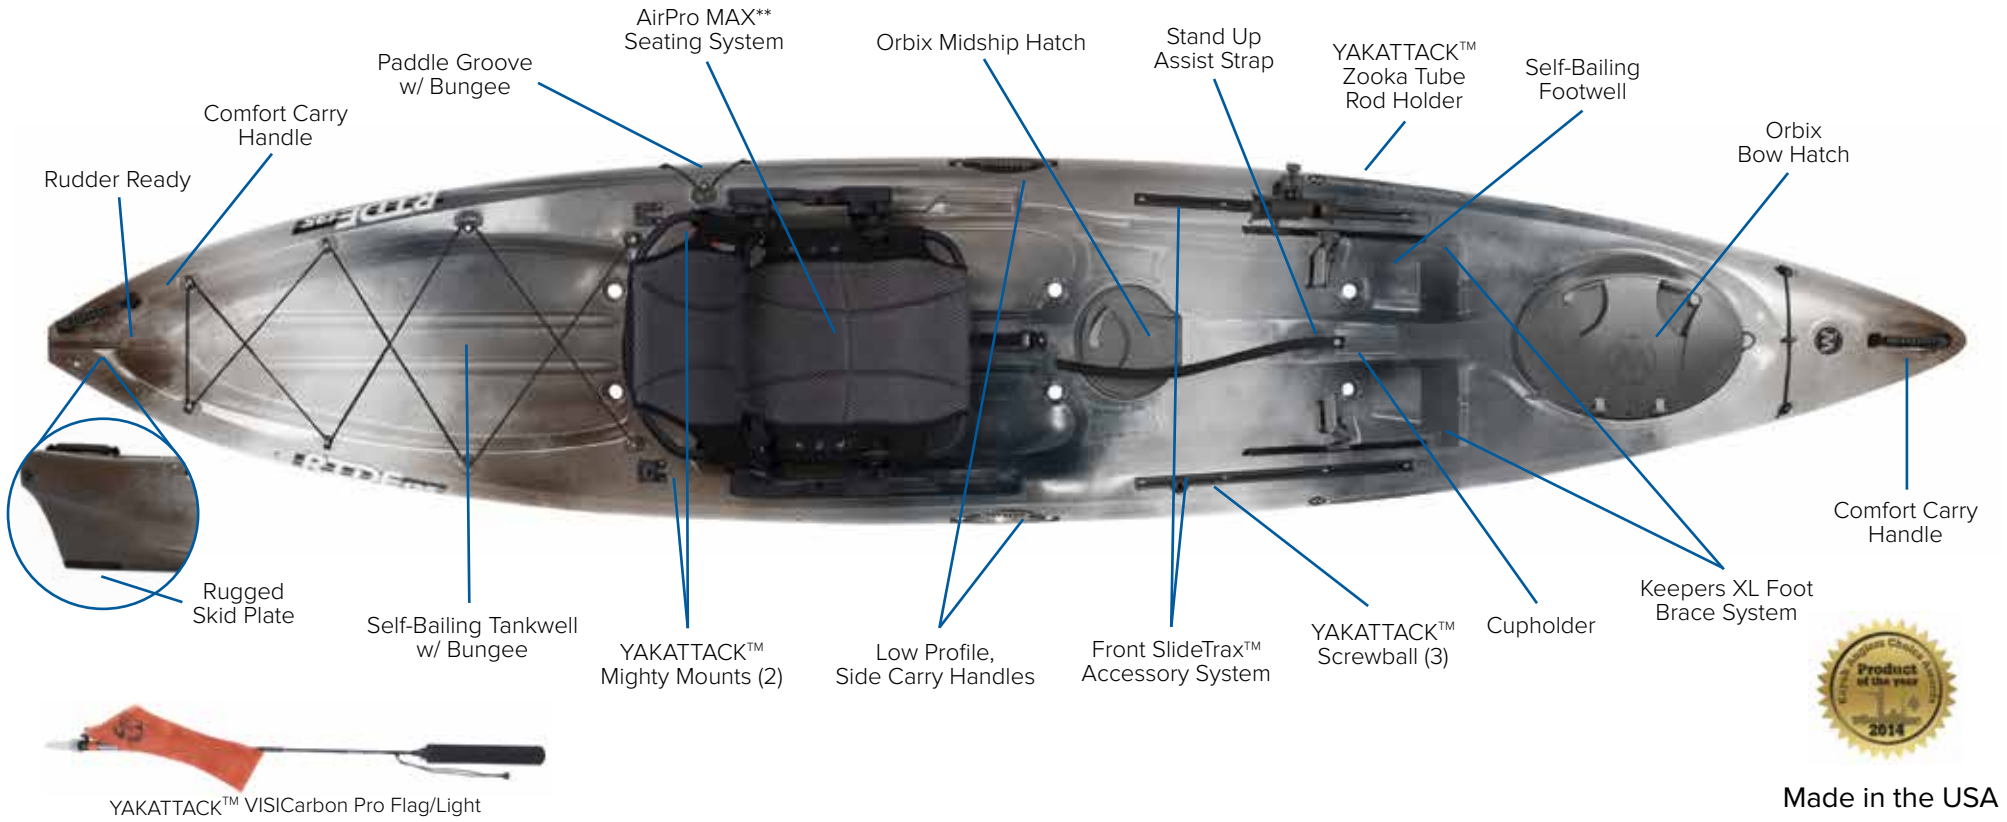

*For rudder versions of this model add 3 lbs. Also available without an angler package.

RIDE X MAX ANGLER

Enter the Ride 115X MAX Angler, featuring a removable console for integrating and consolidating fish finder electronics, and introducing the new AirPro MAX high/low seating system poised to give kayak anglers the competitive advantage they need to sight fish from the seat of their boat. Fully functional in existing Ride models, the patent-pending seat has a full forward/aft trim range and a three phase High, Low and Recline positioning achievable without any clipping or loosening of straps.

*For rudder versions of this model add 3 lbs. Also available without an angler package.

**Patent 9,242,703

RIDE MAX ANGLER

Intended to optimize performance and capacity with the latest innovations – including the new AirPro MAX high/low seating system and a wider standing platform – the Ride 115 and 135 MAX are designed bow-to-stern for anglers looking to push their limits. The Ride 115 is compact and nimble for extra responsiveness in tight rivers and creeks, while the Ride 135 features extended length for speed and glide, ideal for covering miles to get to the bite.