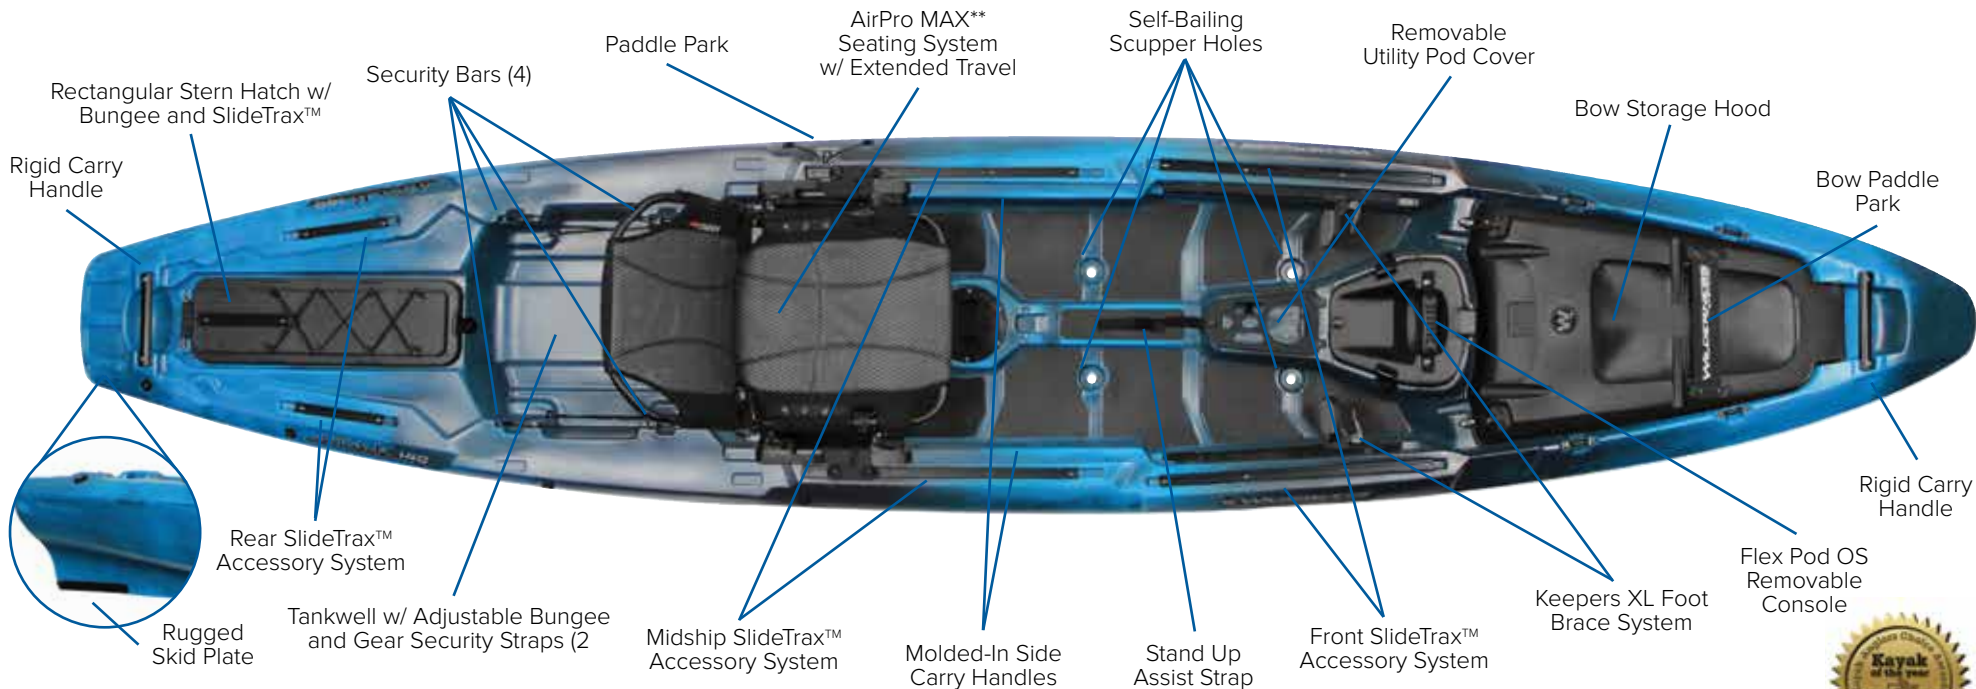

WILDERNESS
SYSTEMS®

2016 Fishing Product Catalog

A.T.A.K.

The A.T.A.K. – Advanced Tactical Angling Kayak – strikes the elusive balance between speed and stability with its long waterline, highly walkable surface, and wind-shedding hull. The open deck design is optimized for accessory customization with storage opportunities intelligently located throughout. The AirPro MAX high/low seat comes standard and is complemented by the new AirPro 3D (sold separately) seat that provides an elevated perch position for the angler to paddle or cast from for unsurpassed visibility. Top it off with the Flex Pod OS console for electronics integration and compatibility with the new Helix MD™ Motor Drive (sold separately), and the A.T.A.K. clearly sets a new standard for the kayak fishing experience.

*For rudder versions of these models add 3 lbs.

COMMANDER ANGLER

The perfect combination of a classic fishing platform and modern outfitting. Built to offer three different positions from which you can cast due to the hybrid sit-on-top/sit-inside design, the pontoon-style hull is wide enough to stand but still offers a burst of speed. The dual-seating system allows anglers to sit fully on top, and includes the folding, removable AirPro Freedom Elite seating system, as well as a molded-in elevated seating area for added visibility on the water.