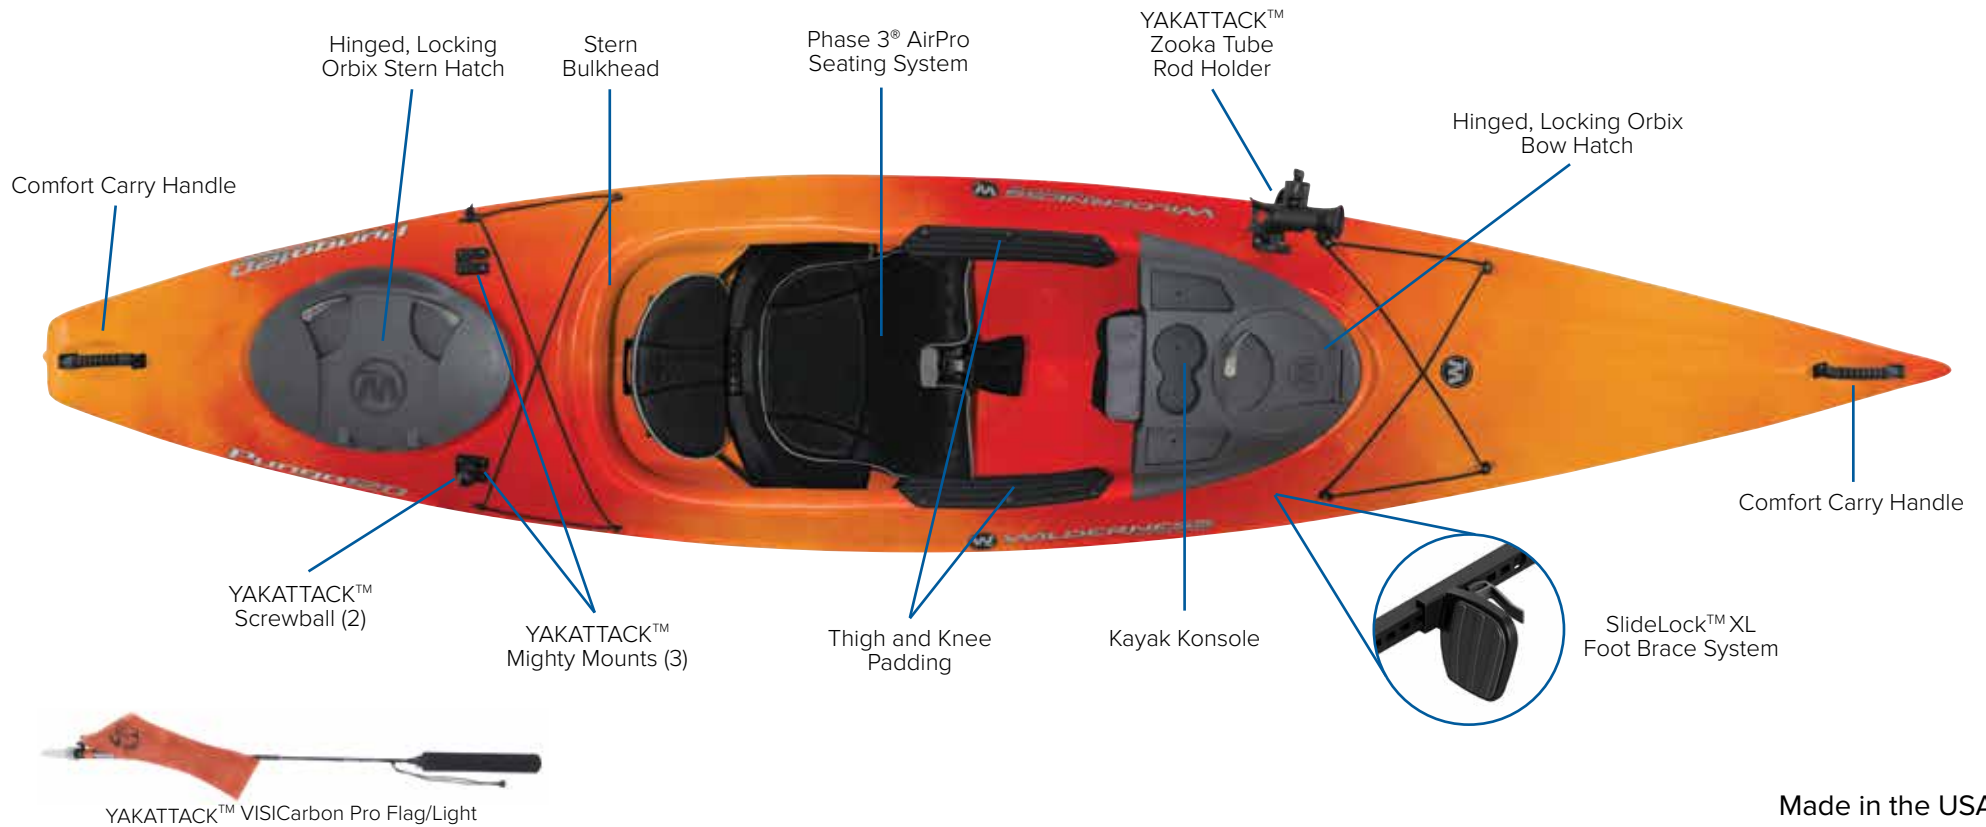

*For rudder versions of these models add 3 lbs.

COMMANDER ANGLER

The perfect combination of a classic fishing platform and modern outfitting. Built to offer three different positions from which you can cast due to the hybrid sit-on-top/sit-inside design, the pontoon-style hull is wide enough to stand but still offers a burst of speed. The dual-seating system allows anglers to sit fully on top, and includes the folding, removable AirPro Freedom Elite seating system, as well as a molded-in elevated seating area for added visibility on the water.

* For a more detailed list of compatible accessories, see pages 15 - 16

COMMANDER				SEATING AREA		STERN TANKWELL		BOW TANKWELL		MAX CAPACITY
	LENGTH	WIDTH	WEIGHT	LENGTH	WIDTH	LENGTH	WIDTH	LENGTH	WIDTH	
Commander 120 Angler	12' / 366 cm	30.25" / 77 cm	66 lbs / 30 kg*	55" / 140 cm	20.5" / 52 cm	39" / 99 cm	20.25" / 52 cm	16.5" / 42 cm	15.5" / 39 cm	400 lbs / 181 kg
Commander 140 Angler	14' / 427 cm	31" / 77 cm	70 lbs / 32 kg*	55" / 140 cm	20.5" / 52 cm	50" / 127 cm	20.25" / 52 cm	16.5" / 42 cm	15.5" / 39 cm	475 lbs / 215 kg

*For rudder versions of this model add 3 lbs. Also available without an angler package.

PUNGO ANGLER

A kayaking classic, the Pungo Angler is an ideal choice for those who love the benefits of a sit-inside kayak paddling experience with all the storage and rigging options necessary for the serious angler. The multi-chined hull design provides unmatched speed, tracking and stability. When you're moving from hole to hole, you'll love the dry ride and roomy cockpit with easily accessible rear storage and removable Kayak Konsole for all your tackle. Now featuring the Phase 3® AirPro seating system for added ergonomic comfort and easy adjustability.